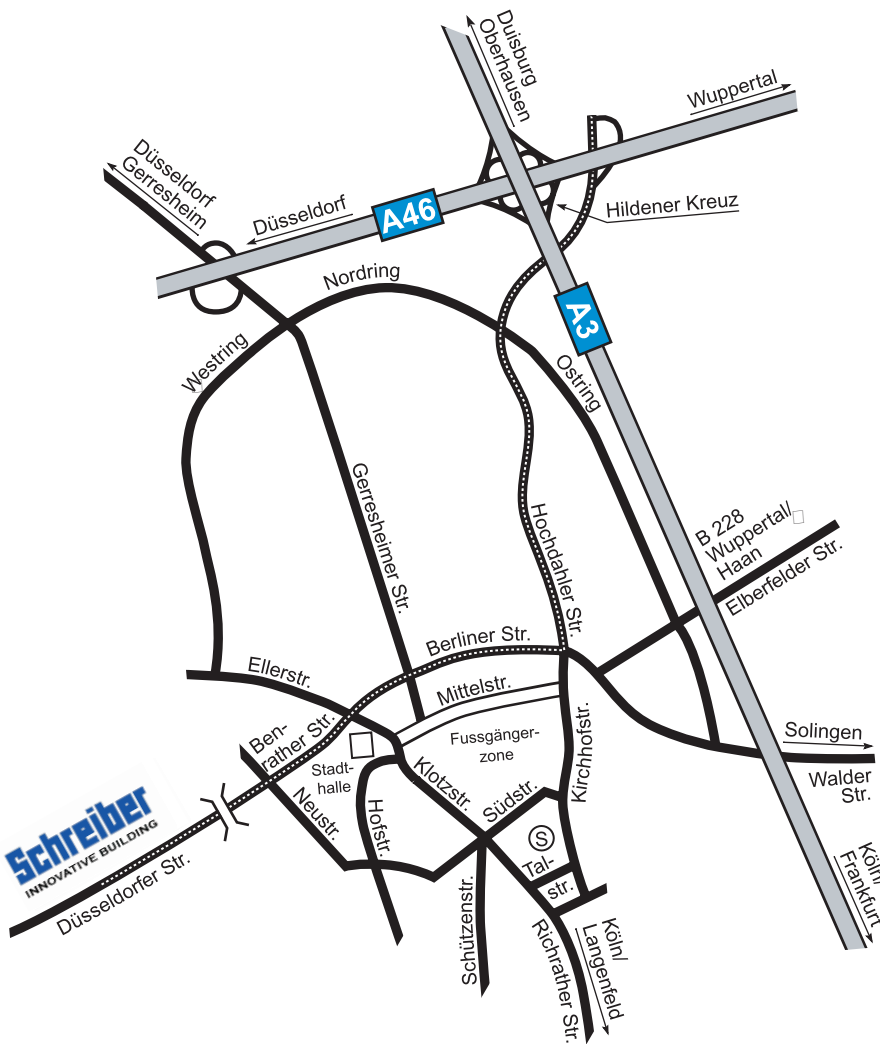

How to find us

A3 from Köln:

Change at „Autobahnkreuz Hilden/28 (19)“ from the A3 to A46 in the direction of Wuppertal, Hilden. Follow the A46 for 650 m. Leave the A46 at the exit As Hilden (28).

A3 from Oberhausen:

Change at „Autobahnkreuz Hilden/28 (19)“ from the A3 to the A46 in the direction of Wuppertal, Hilden. Follow the A46 for 788 m. Leave the A46 at the exit As Hilden (28).

A46 from Düsseldorf or Wuppertal:

Leave the A46 at the exit As Hilden (28) in the direction of Hilden.

From exit Hilden:

You reach the Hochdahler Straße (L403). Follow the street for 1,2 km in the direction of Hilden. After 1,8 you pass the town sign Hilden. Stay on the Hochdahler Straße for a further 1,7 km.

Then turn right into the Berliner Straße. After 860 m, the Berliner Straße turn into the Benrather Straße.

Stay on the Benrather Straße, after 440 m this street leads into the Düsseldorf Straße.

You almost reached your destination. Schreiber Stahlbau is on the right side directly facing the discounter Lidl.